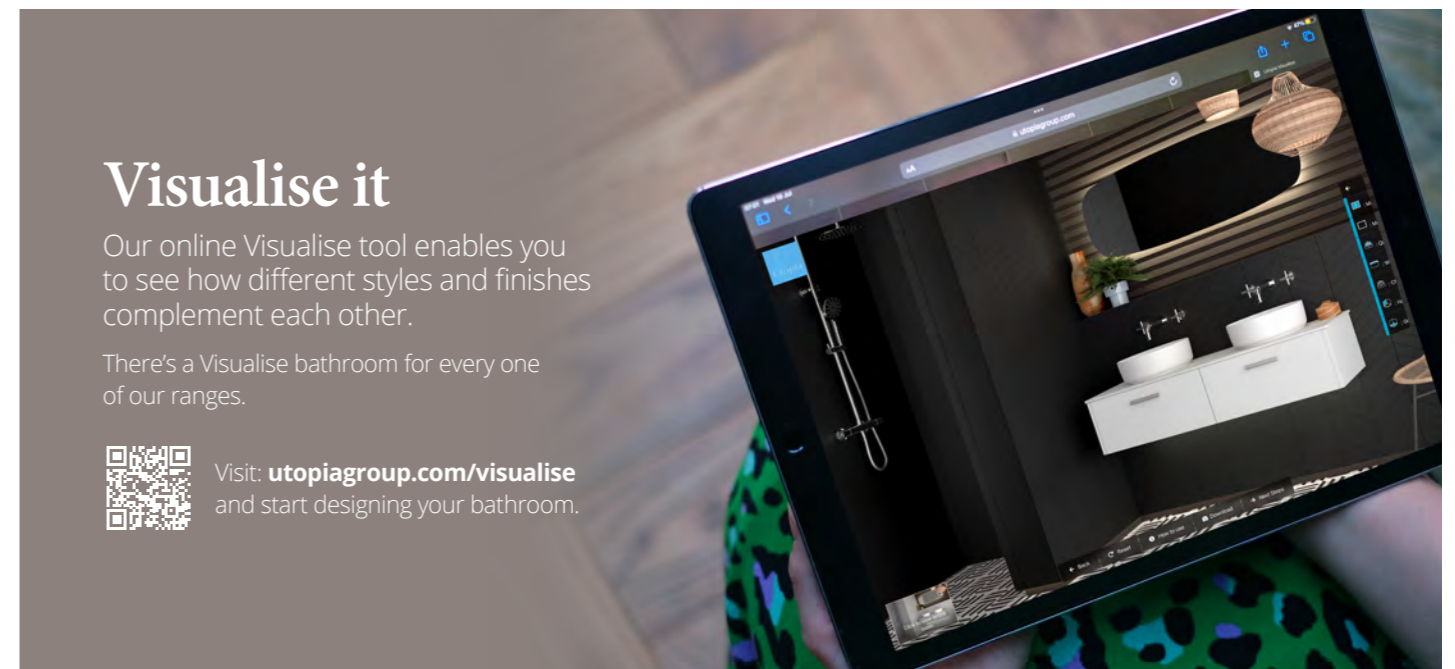

Visualise it

Our online Visualise tool enables you to see how different styles and finishes complement each other.

There's a Visualise bathroom for every one of our ranges.

Visit: utopiagroup.com/visualise and start designing your bathroom.