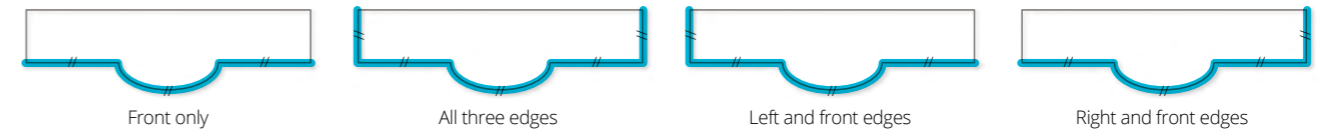

This new worktop will give you the flexibility of offering one or two bowls anywhere you require up to a length of 2.8m.

Plain White 22mm Solid Surface Finish

How To Order Solid Surface Worktops

- 1 Select your Plain White 22mm worktop. These are supplied with a Chamfered Profile.
- 2 Please denote clearly the sides you require edging. Front edge always supplied as standard, the forward slashes show which edges are required to be profiled. Utopia recommend a minimum of 50mm extra when the worktop is being scribed to a wall.