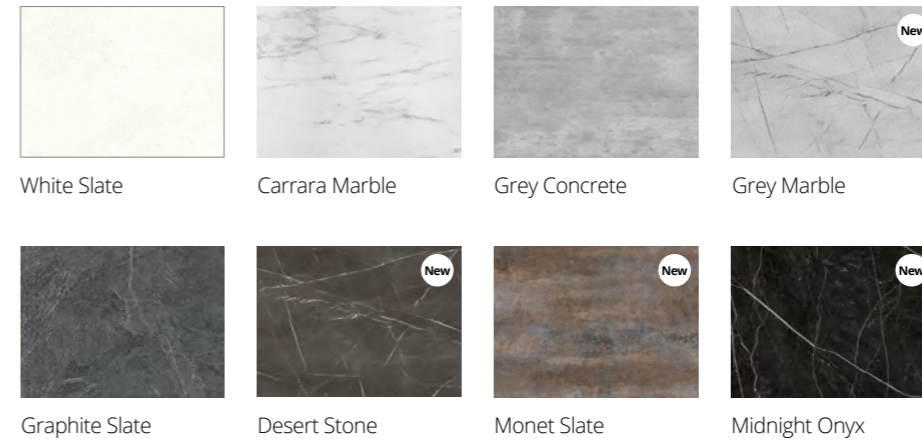

12mm Compact Laminate finishes now available in Original Fitted

Adding a whole new dimension to our Original Fitted collection, 12mm Compact Laminate worktops completely transform the look of fitted furniture.

Replicating the colours and textures of natural materials, these slimline worktops ooze contemporary appeal.